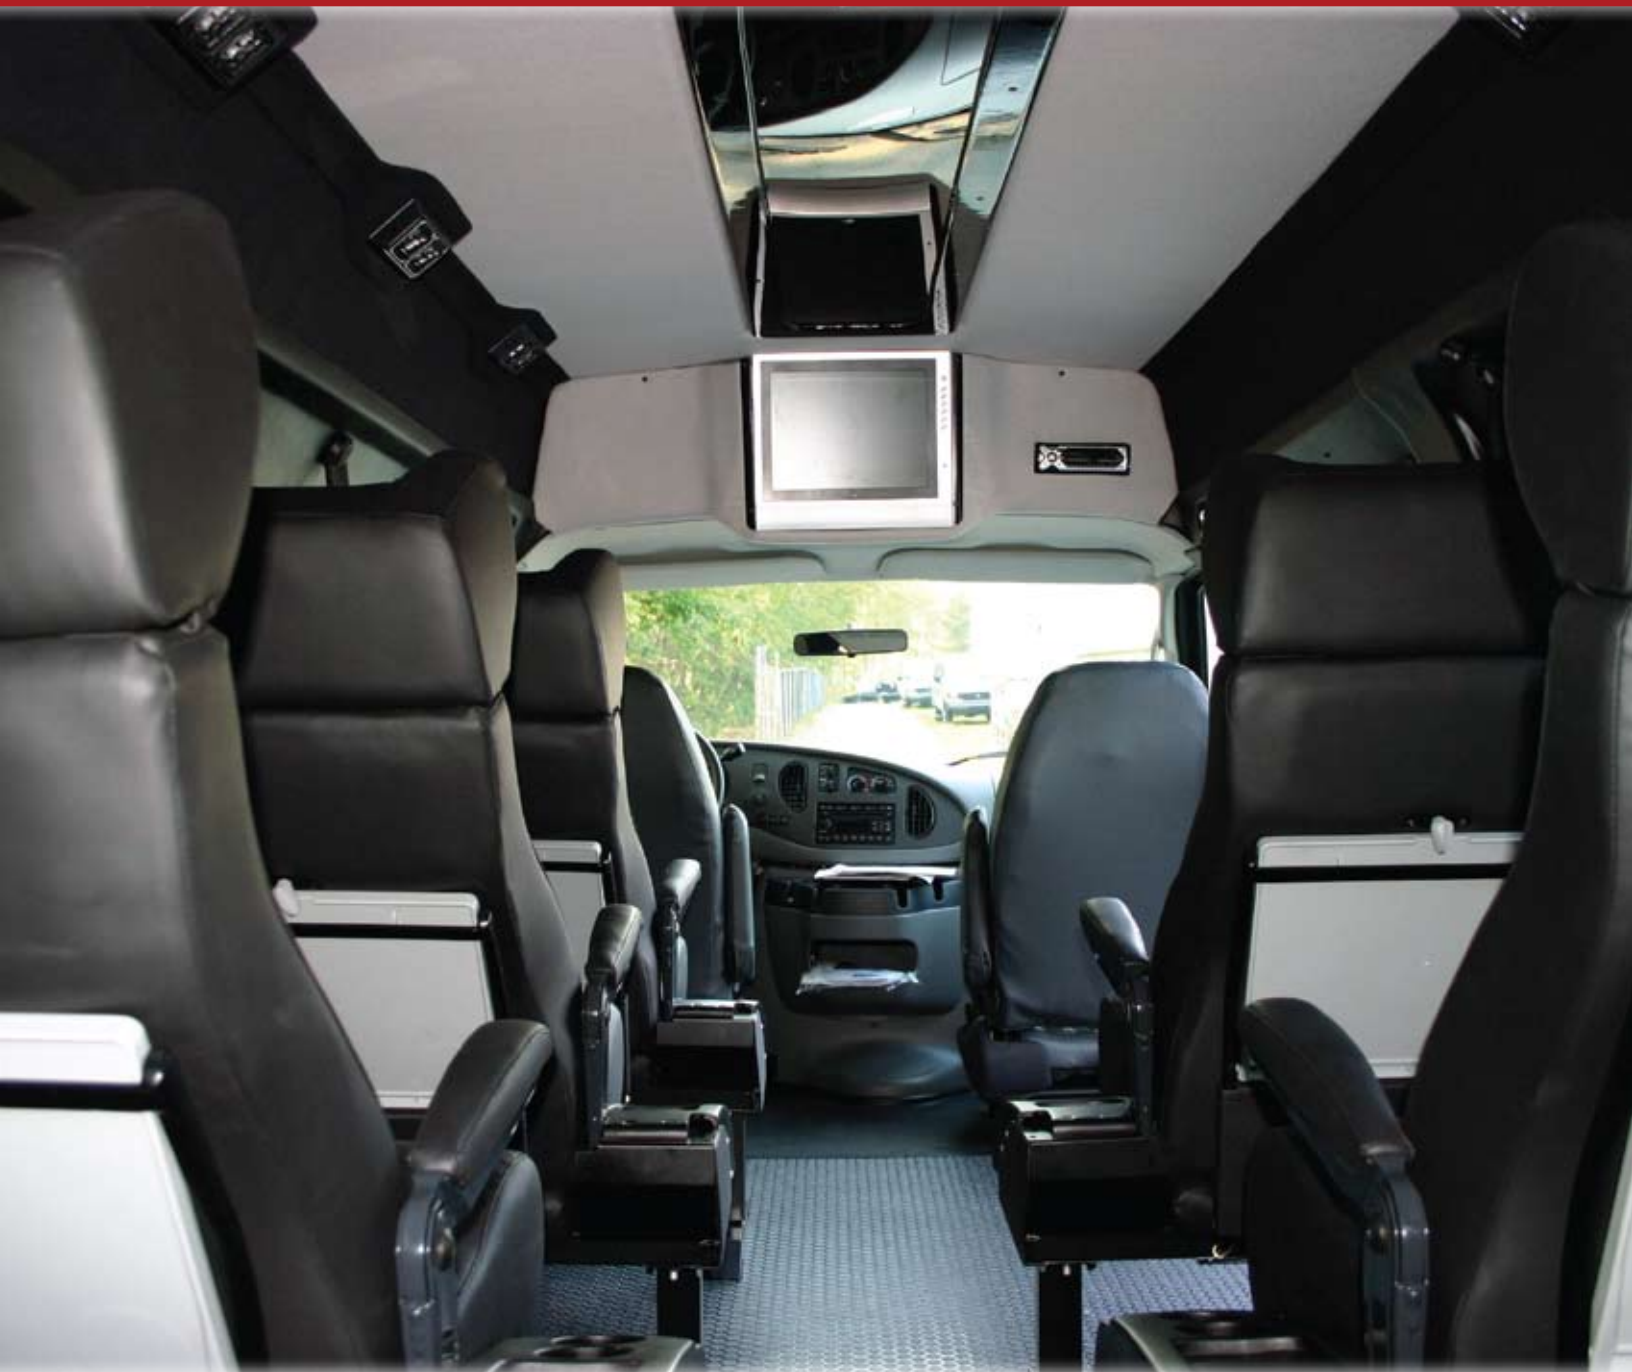

CC 9L Executive Van

Royale

WHERE CRAFTSMANSHIP COUNTS™

www.royalelimo.com